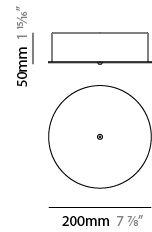

PROJECT	_____
TYPE	_____
SPECIFIER	_____
QUANTITY	_____
DATE	_____

CRYSTAL GALAXY SURFACE

D102029-

base number	LED	Color	Finish
	Dimming	Temperature	Options

1. To build a product code in our configurator select the specify button on the base model # product page
2. To build a manual product code on this datasheet choose from the options listed below in blue font and add the suffix to the base model #

GENERAL

Series: Crystal Galaxy
Brand: Quasar
Division: Design
Mounting Type: Surface
Mounting Location: Ceiling
Subcategory: Ambient

PHYSICAL

Shape: Abstract
Diameter (mm): 1000
Diameter (in): 39 3/8
Height (mm): 500
Height (in): 19 11/16
Light Distribution: Omnidirectional
Weight (kg): 3
Weight (lbs): 6.61
[Fixture Finish: NIC / BRA / BBR](#)
Fixture Material: Metal
Upon Request: Custom Sizes

ELECTRICAL

Number of Lamps: 66
Lamp Type: LED Retrofit
Input Wattage (W): 21.78
Bulb Included: Bulb Included
Max. Wattage Per Lamp (W): 0.33
Lamp Base: E10
[Dimming: 0-10V Dimming / Phase Dimming (120Vac Only)](#)
Driver Included: Yes
Driver Location: Integrated
Driver Type: Constant Voltage - Universal
Driver Class: Class 2
Input Voltage (V): 120 - 277
Output Voltage (V): 12
Lamp Voltage (V): 12

LED

[Color Temperature (°K): 2600 / 3000 / 3500](#)
Max. Delivered Lumen (lm): 1518 (2600K)
CRI: >80 CRI
Lamp Life (hrs): 50000

OPTICAL

RATINGS AND CERTIFICATIONS

Certified By: Certified for North American Standards
IP rating: IP20