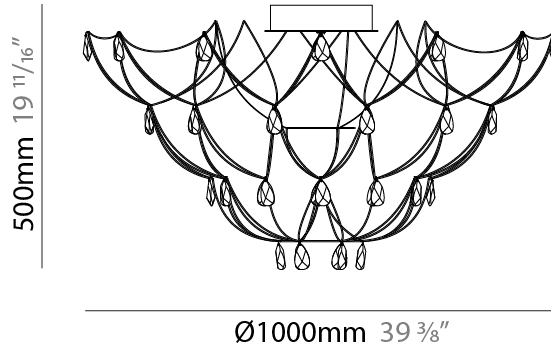

PROJECT	_____
TYPE	_____
SPECIFIER	_____
QUANTITY	_____
DATE	_____

CRYSTAL GALAXY SURFACE

D102029-

base number	LED	Color	Finish
	Dimming	Temperature	Options

1. To build a product code in our configurator select the specify button on the base model # product page
2. To build a manual product code on this datasheet choose from the options listed below in blue font and add the suffix to the base model #

GENERAL

Series: Crystal Galaxy
Brand: Quasar
Division: Design
Mounting Type: Surface
Mounting Location: Ceiling
Subcategory: Ambient

PHYSICAL

Shape: Abstract
Diameter (mm): 1000
Diameter (in): 39 3/8
Height (mm): 500
Height (in): 19 11/16
Light Distribution: Omnidirectional
Weight (kg): 3
Weight (lbs): 6.61
[Fixture Finish: NIC / BRA / BBR](#)
Fixture Material: Metal
Upon Request: Custom Sizes

ELECTRICAL

Number of Lamps: 66
Lamp Type: LED Retrofit
Input Wattage (W): 21.78
Bulb Included: Bulb Included
Max. Wattage Per Lamp (W): 0.33
Lamp Base: E10
[Dimming: 0-10V Dimming / Phase Dimming (120Vac Only)](#)
Driver Included: Yes
Driver Location: Integrated
Driver Type: Constant Voltage - Universal
Driver Class: Class 2
Input Voltage (V): 120 - 277
Output Voltage (V): 12
Lamp Voltage (V): 12

LED

[Color Temperature (°K): 2600 / 3000 / 3500](#)
Max. Delivered Lumen (lm): 1518 (2600K)
CRI: >80 CRI
Lamp Life (hrs): 50000

OPTICAL

RATINGS AND CERTIFICATIONS

Certified By: Certified for North American Standards
IP rating: IP20